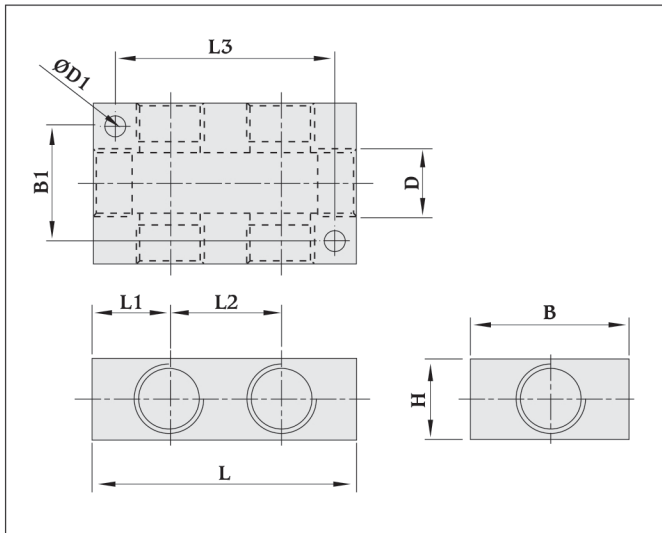

Manifolds - Block Type

Basic Dimensions

Material : Aluminium
Finish : Blue anodised

Order code No. and type	Connection (D)	B mm	B1 mm	D1 mm	H mm	L mm	L1 mm	L2 mm	L3 mm
BTM- 1/8 " BSP-3 WAY	1/8 " BSP	35	25.0	4.5	16	31	15.5	--	21.5
BTM- 1/8 " BSP-4 WAY	1/8 " BSP	35	25.0	4.5	16	31	15.5	--	21.5
BTM- 1/8 " BSP-5 WAY	1/8 " BSP	35	25.0	4.5	16	56	15.5	25	45.0
BTM- 1/8 " BSP-6 WAY	1/8 " BSP	35	25.0	4.5	16	56	15.5	25	45.0
BTM- 1/8 " BSP-8 WAY	1/8 " BSP	35	25.0	4.5	16	81	15.5	25	70.0
BTM- 1/8 " BSP-10 WAY	1/8 " BSP	35	25.0	4.5	16	106	15.5	25	95.0
BTM- 1/8 " BSP-12 WAY	1/8 " BSP	35	25.0	4.5	16	131	15.5	25	120.0
BTM- 1/4 " BSP-3 WAY	1/4 " BSP	40	26.5	6.5	20	36	18.0	--	22.0
BTM- 1/4 " BSP-4 WAY	1/4 " BSP	40	26.5	6.5	20	36	18.0	--	22.0
BTM- 1/4 " BSP-5 WAY	1/4 " BSP	40	26.5	6.5	20	62	18.0	26	48.0
BTM- 1/4 " BSP-6 WAY	1/4 " BSP	40	26.5	6.5	20	62	18.0	26	48.0
BTM- 1/4 " BSP-8 WAY	1/4 " BSP	40	26.5	6.5	20	88	18.0	26	74.0
BTM- 1/4 " BSP-10 WAY	1/4 " BSP	40	26.5	6.5	20	114	18.0	26	100.0
BTM- 1/4 " BSP-12 WAY	1/4 " BSP	40	26.5	6.5	20	140	18.0	26	126.0
BTM- 3/8 " BSP-3 WAY	3/8 " BSP	50	36.0	6.5	25	48	24.0	--	34.0
BTM- 3/8 " BSP-4 WAY	3/8 " BSP	50	36.0	6.5	25	48	24.0	--	34.0
BTM- 3/8 " BSP-5 WAY	3/8 " BSP	50	36.0	6.5	25	83	24.0	35	69.0
BTM- 3/8 " BSP-6 WAY	3/8 " BSP	50	36.0	6.5	25	83	24.0	35	69.0
BTM- 3/8 " BSP-8 WAY	3/8 " BSP	50	36.0	6.5	25	118	24.0	35	104.0
BTM- 3/8 " BSP-10 WAY	3/8 " BSP	50	36.0	6.5	25	153	24.0	35	139.0
BTM- 3/8 " BSP-12 WAY	3/8 " BSP	50	36.0	6.5	25	188	24.0	35	174.0
BTM- 1/2 " BSP-3 WAY	1/2 " BSP	50	36.0	6.5	25	48	24.0	--	34.0
BTM- 1/2 " BSP-4 WAY	1/2 " BSP	50	36.0	6.5	25	48	24.0	--	34.0
BTM- 1/2 " BSP-5 WAY	1/2 " BSP	50	36.0	6.5	25	83	24.0	35	69.0
BTM- 1/2 " BSP-6 WAY	1/2 " BSP	50	36.0	6.5	25	83	24.0	35	69.0
BTM- 1/2 " BSP-8 WAY	1/2 " BSP	50	36.0	6.5	25	118	24.0	35	104.0
BTM- 1/2 " BSP-10 WAY	1/2 " BSP	50	36.0	6.5	25	153	24.0	35	130.0
BTM- 1/2 " BSP-12 WAY	1/2 " BSP	50	36.0	6.5	25	188	24.0	35	174.0