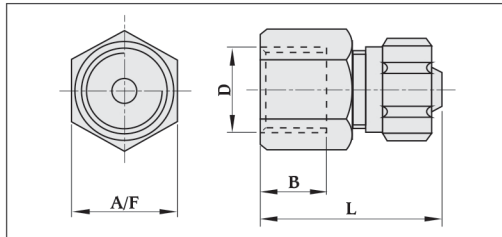

## Connectors - Female

### Basic Dimensions

**Material** : Aluminum  
**Finish** : Blue anodised

Order code No. and type	Tube ID in mm	Connection (D)	Nominal Bore in mm	Dimensions		
				B mm	L mm	A/F
FC - 1/8" - PU4	4	1/8" BSP	3.4	10.0	28	1/2"
FC - 1/8" - PU6	6	1/8" BSP	5.3	10.0	28	1/2"
FC - 1/4" - PU4	4	1/4" BSP	3.4	10.0	28	5/8"
FC - 1/4" - PU6	6	1/4" BSP	5.3	10.0	28	5/8"
FC - 1/4" - PU8	8	1/4" BSP	7.0	12.0	34	5/8"
FC - 3/8" - PU6	6	3/8" BSP	5.3	12.0	31	3/4"
FC - 3/8" - PU8	8	3/8" BSP	7.0	12.0	35	3/4"
FC - 1/2" - PU8	8	1/2" BSP	7.0	15.5	35	1"