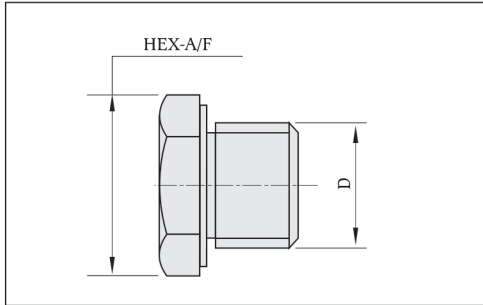

Plugs

Basic Dimensions

Material : Aluminium / Brass

Order code No. and type	Connection (D)	A/F
P - 1/8 " BSP	1/8 " BSP	1/2 "
P - 1/4 " BSP	1/4 " BSP	5/8 "
P - 3/8 " BSP	3/8 " BSP	3/4 "

Note : Subject to change without prior notice