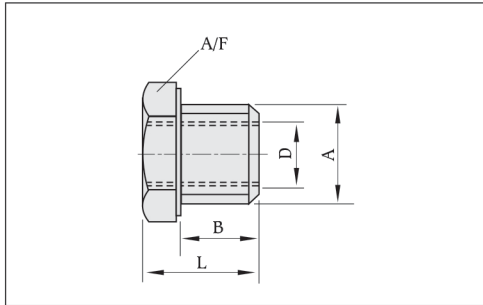

## Basic Dimensions

Material : Brass / M.S. / Aluminium

Order code No. and type	Connection		Connection		
	Male (A)	Female (D)	B mm	L mm	A/F
R - 1/4 " x 1/8 " BSP	1/4 " BSP	1/8 " BSP	7	12	5/8"
R - 3/8 " x 1/4 " BSP	3/8 " BSP	1/4 " BSP	11	17.5	3/4 "
R - 3/8 " x 1/8 " BSP	3/8 " BSP	1/8 " BSP	11	17.5	3/4 "
R - 1/2 " x 3/8 " BSP	1/2 " BSP	3/8 " BSP	13	20.0	24MM
R - 1/2 " x 1/4 " BSP	1/2 " BSP	1/4 " BSP	13	20.0	24MM
R - 1/2 " x 1/8 " BSP	1/2 " BSP	1/8 " BSP	13	20.0	24MM
R - 3/4 " x 1/2 " BSP	3/4 " BSP	1/2 " BSP	16	26.0	30MM
R - 3/4 " x 3/8 " BSP	3/4 " BSP	3/8 " BSP	16	26.0	30MM