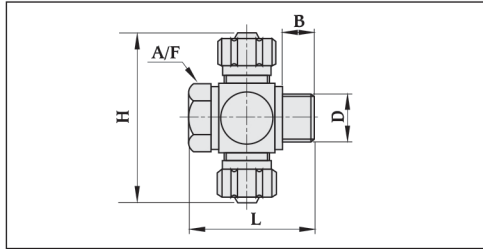

Connectors - Swivel Tee

Basic Dimensions

Material : Aluminium
Finish : Blue anodised

Order code No. and type	Tube ID in mm	Connection (D)	Nominal Bore in mm	Dimensions			
				B mm	H mm	L mm	A/F
ST - 1/8" - PU - 3	3	1/8" BSP	2.4	6.0	36.0	22.0	1/2"
ST - 1/8" - PU - 4	4	1/8" BSP	3.4	6.0	43.0	28.0	1/2"
ST - 1/8" - PU - 6	6	1/8" BSP	5.3	6.0	43.0	28.0	1/2"
ST - 1/4" - PU - 4	4	1/4" BSP	3.4	7.0	46.0	29.5	5/8"
ST - 1/4" - PU - 6	6	1/4" BSP	5.3	7.0	46.0	29.5	5/8"
ST - 1/4" - PU - 8	8	1/4" BSP	7.0	7.0	56.0	34.0	5/8"
ST - 3/8" - PU - 6	6	3/8" BSP	5.3	8.0	52.0	31.5	7/8"
ST - 3/8" - PU - 8	8	3/8" BSP	7.0	8.0	62.5	41.0	7/8"
ST - 3/8" - PU - 9	9	3/8" BSP	8.0	9.0	62.5	41.0	7/8"