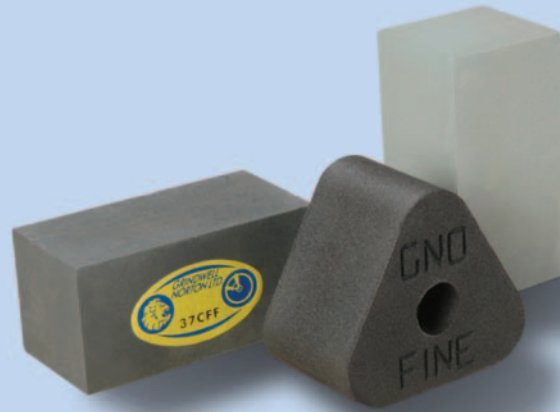

TILE POLISHING BLOCKS–RUBBING BRICKS

**NORTON
ADVANTAGE**

Grindwell Norton offers the Compass Brand/ घड़ी छाप - assurance of the best in quality - Triangular Polishing Blocks and Rubbing Bricks, the most popular TPB/RB in India for decades now.

Industry	Construction
Usage	●
	● Primary Use ● Secondary Use

TYPICAL APPLICATIONS

- ▶ Polishing Tiled Floors

STOCK AVAILABILITY TABLE

Tile Polishing Blocks

Size	Pack Size	Specification	Stock No.
Standard Size	6	37C40	B1
Standard Size	6	37C46	B2
Standard Size	6	Coarse	B24G
Standard Size	6	GNO36	B25
Standard Size	6	Coarse	B26
Standard Size	6	Medium	B27
Standard Size	6	Fine	B28
Standard Size	6	Extra Fine	B29
Standard Size	6	37C60	B3
Standard Size	6	37C80	B4
Standard Size	6	B80	B4G
Standard Size	6	37C100	B5
Standard Size	6	37C120	B6
Standard Size	6	37CFF	B7

STOCK AVAILABILITY TABLE

Rubbing Bricks

Size	Pack Size	Specification	Stock No.
50 x 50 x 50	24	37C46	B10
50 x 50 x 50	24	37C60	B11
50 x 50 x 50	24	37C80	B12
50 x 50 x 50	24	37C100	B13
50 x 50 x 50	24	37C120	B14
50 x 50 x 50	24	37CFF	B15
50 x 50 x 50	24	37C24	B17
50 x 50 x 50	24	37C40	B9