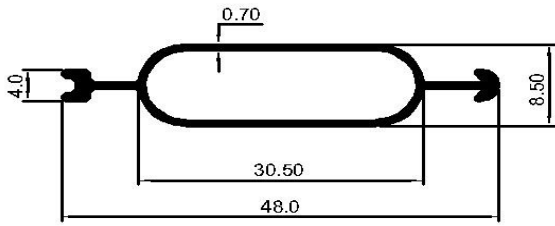

JM INDUSTRIES
(Aluminum Extrusions Made Easy)

Building & Construction

DIE.NO. :-7208

0.680-0.750 kg/12'

DIE.NO. :- 7238

Wt 0.220 KG/M

DIE.NO. :- 7242

Wt 0.930 KG/M