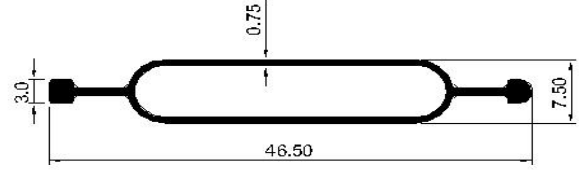

JM INDUSTRIES
(Aluminum Extrusions Made Easy)

Building & Construction

DIE.NO. :-7208

0.680-0.750 kg/12'

DIE.NO. :- 7238

Wt 0.220 KG/M

DIE.NO. :- 7242

Wt 0.930 KG/M