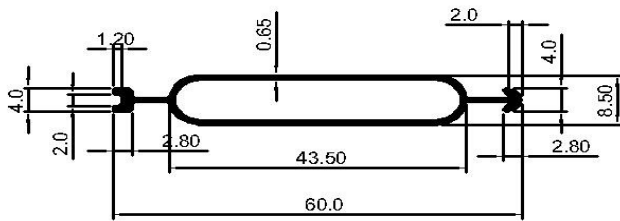

JM INDUSTRIES
(Aluminum Extrusions Made Easy)

Building & Construction

DIE.NO. :-7208

0.680-0.750 kg/12'

DIE.NO. :- 7238

Wt 0.220 KG/M

DIE.NO. :- 7242

Wt 0.930 KG/M